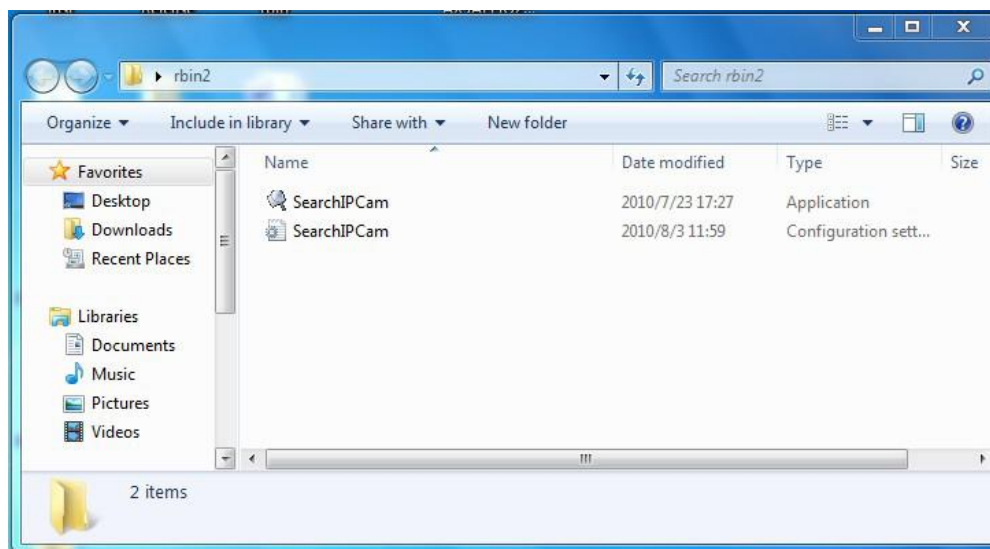

## How to use IP Address Search Tool

Step 1: Run **“SearchIPCam.exe”** to find IP address of LAN.

Step 2: Double click **“Search IPCam”** on your desktop, the camera’s IP & MAC address will be displayed. If you want to search again, click **“Search”**.