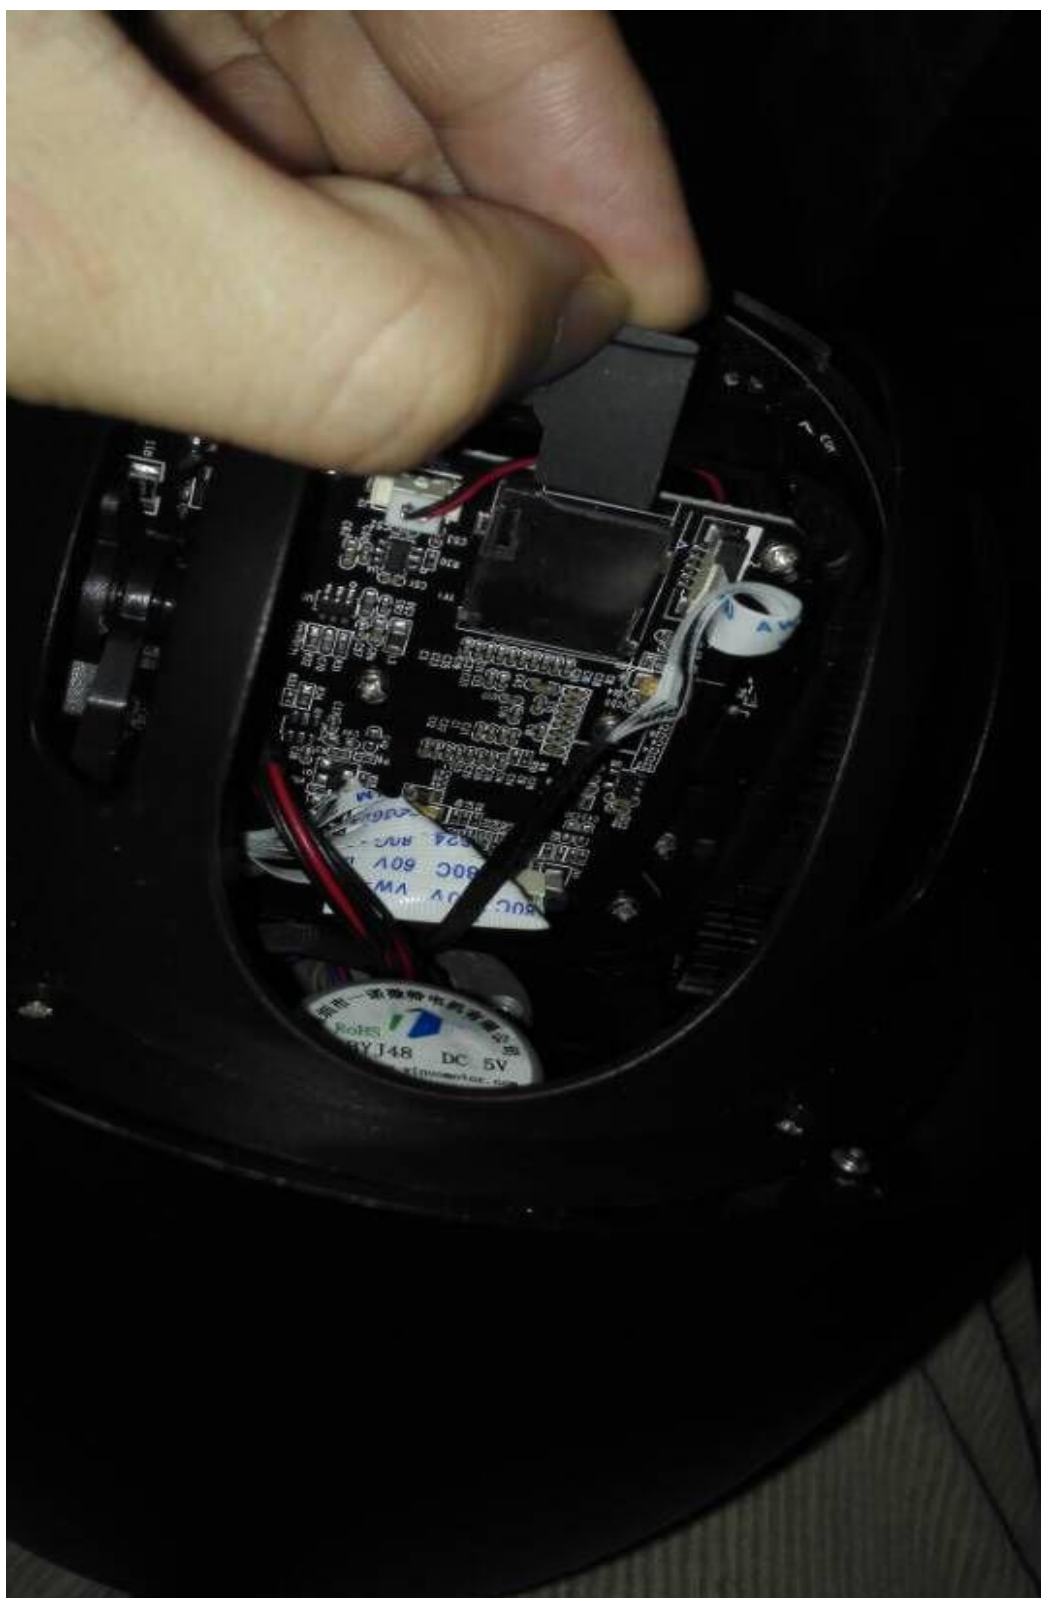

## How to insert TF card into S610 camra ?

1. Please open the lens cover.

2. If you want to insert the TF card, please turn off the power for the camera for the first time. Don't make the camera on power when you are inserting the TF card.